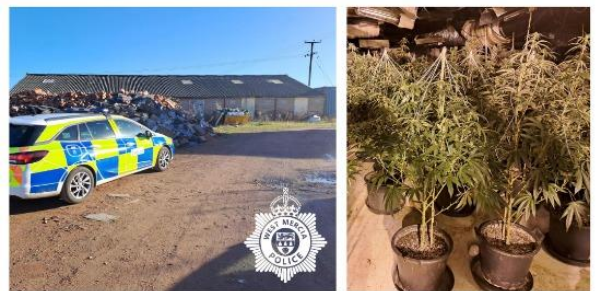

With support from our Neighbourhood Crime Fighting Team (NCFT) we executed a warrant at a farm building off Bestmans Lane.

Force was used to enter the building following concerns raised by National Grid over irregular power usage at the location.

Upon entry we discovered approximately 1,500 mature plants and vacuum-packed crops growing in five rooms, together with horticultural growing products and multiple power transformers and sockets.

Two men, aged 24 and 33, were arrested on suspicion of production of cannabis at the site who are now helping police with their enquiries into this investigation.

National Grid attended to make the power supply safe, and the crop was removed by waste services later.

Large-scale cannabis grows are often tied to organised crime groups. Tackling these operations is vital to protecting our communities and keeping them safe from harm.